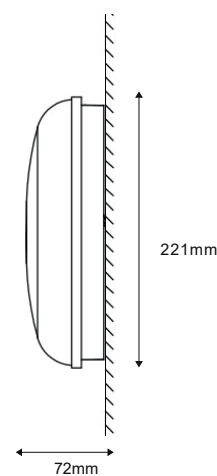

TECHNICAL DATA

TYPE

Professional LED for **Outdoor Lighting**.

CHARACTERISTICS

Can be used in public place.

OPENING/BEAM

High efficiency Ra>80 LED .

MATERIAL

Plastic polycarbonate

DIMENSION DRAW

Model:	Libra 30
Format:	Round
Location:	Exterior
Wattage:	30W
Materials:	Plastic
Led Color:	3000K / 4000K / 6500K
Product Dimension:	D221*72mm
IP Code:	65
Fixation:	Wall
CRI :	80
Lumen Output:	2400LM
Frequency:	50/60 Hz
Beam Angle:	L°